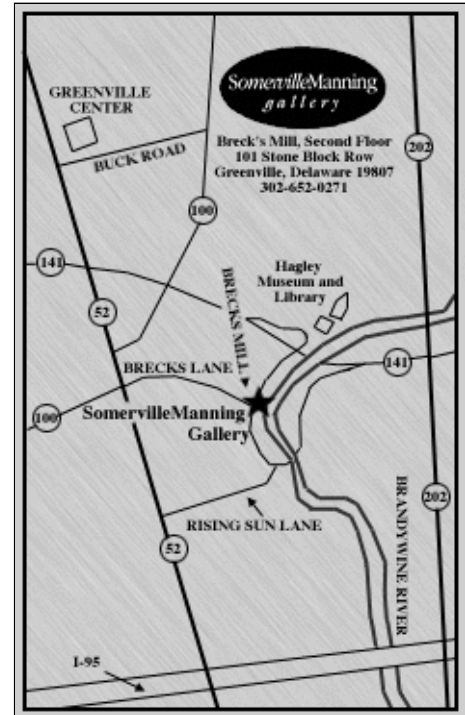

SomervilleManning  
gallery

Contact Us

[About the Gallery](#)  
[Featured Artists](#)  
[Exhibits](#)  
[Contact Us](#)

Somerville Manning Gallery is located just 30 minutes south of Philadelphia, 90 minutes north of Washington, DC in Wilmington, Delaware.

### Driving Directions:

**From I-95:** Take I-95 to Delaware Exit 7, Pennsylvania Avenue [Route 52].

Take Route 52 North 1.7 miles to Breck's Lane on Right [just past AI duPont Middle School].

**From Pennsylvania/Route 1:** Route 1 to Route 52 South. Follow Route 52 for several miles, through Centreville and into Greenville, DE. After crossing over Route 141, make a Left at the second traffic light, onto Breck's Lane.

Somerville Manning Gallery is located in Breck's Mill, at the foot of Breck's Lane on the Brandywine River.

[About the Gallery](#) | [Featured Artists](#) | [Exhibits \(current & upcoming\)](#) | [Contact Us](#)