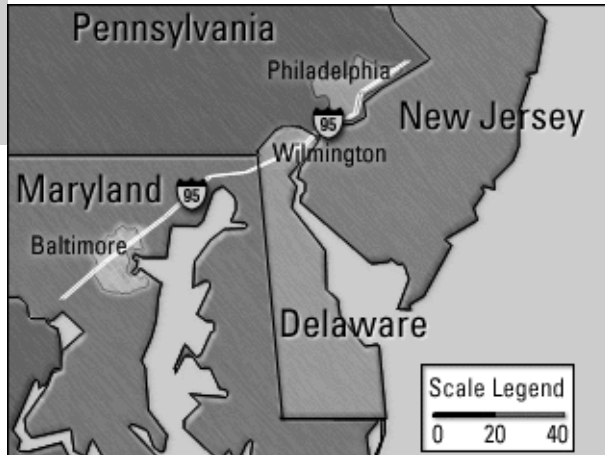

SomervilleManning  
gallery

Contact Us

[About the Gallery](#)  
[Featured Artists](#)  
[Exhibits](#)  
[Contact Us](#)

Somerville Manning Gallery is located just 30 minutes south of Philadelphia, 90 minutes north of Washington, DC in Wilmington, Delaware.

### Driving Directions:

**From I-95:** Take I-95 to Delaware Exit 7, Pennsylvania Avenue [Route 52].

Take Route 52 North 1.7 miles to Breck's Lane on Right [just past AI duPont Middle School].

**From Pennsylvania/Route 1:** Route 1 to Route 52 South. Follow Route 52 for several miles, through Centreville and into Greenville, DE. After crossing over Route 141, make a Left at the second traffic light, onto Breck's Lane.

Somerville Manning Gallery is located in Breck's Mill, at the foot of Breck's Lane on the Brandywine River.

[About the Gallery](#) | [Featured Artists](#) | [Exhibits \(current & upcoming\)](#) | [Contact Us](#)